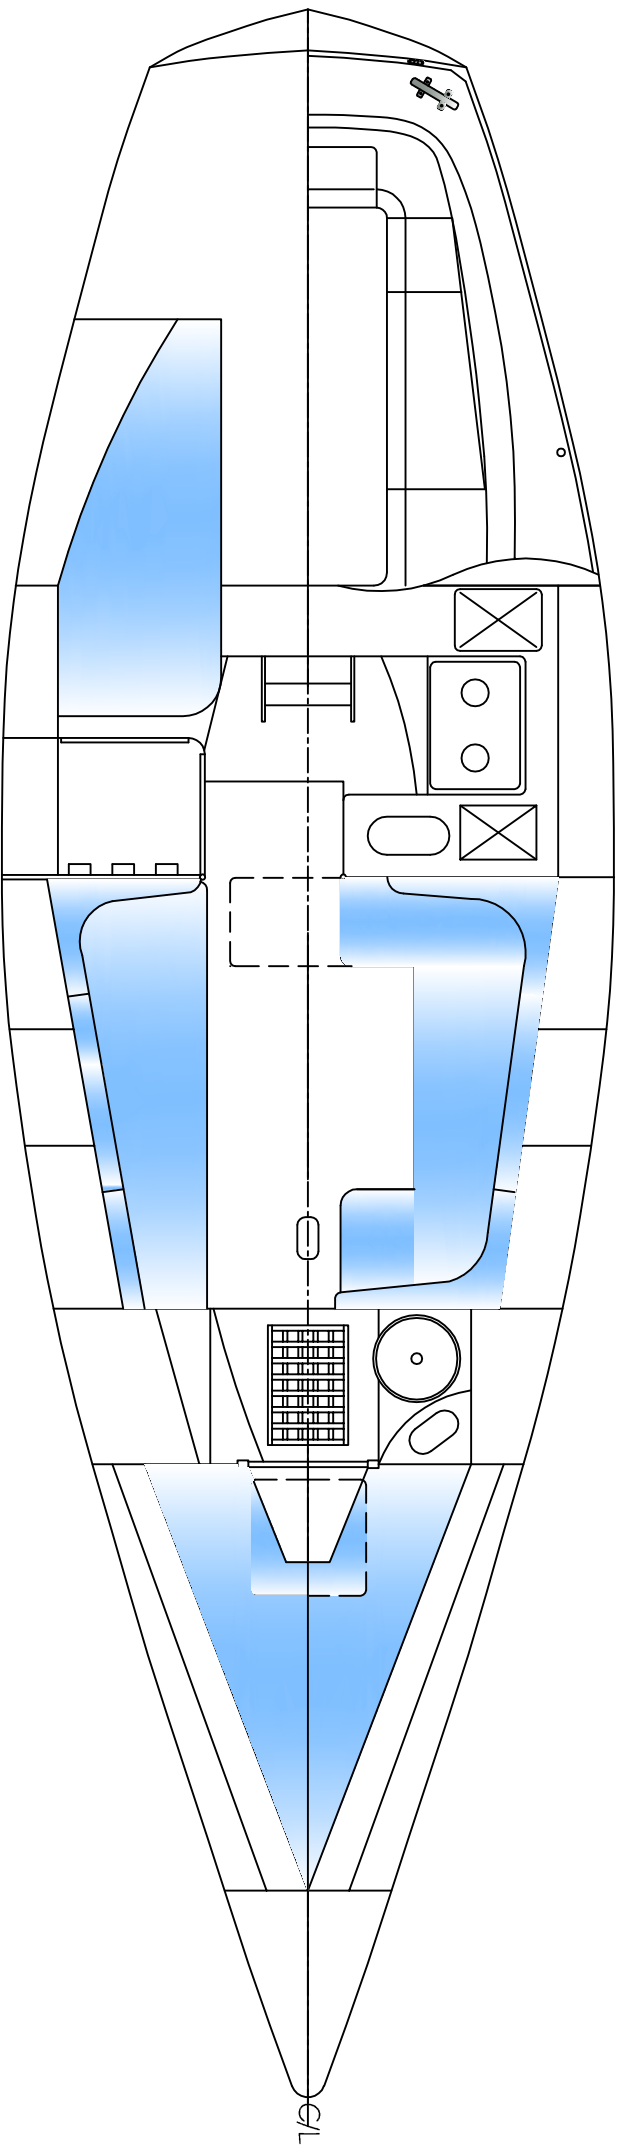

NOT TO SCALE

Drawn by Colin King MCIBSE CEng

CONTESSA 32 GENERAL ARRANGEMENT PLAN BASED ON ORIGINAL DRG 10
NOTE HEADS & GALLEY LAYOUTS MAY VARY